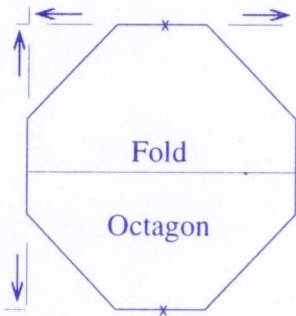

Customer responsible for measurements: _____

Signature

Buyer/company: _____

Ship to: _____

Phone #: _____

Address: _____

Customer name: _____

Skirt size: _____

or standard 2-1/2

(circle one) Style: Prestige   Classic   Walk-on

Spa manufacturer: _____

Model: _____