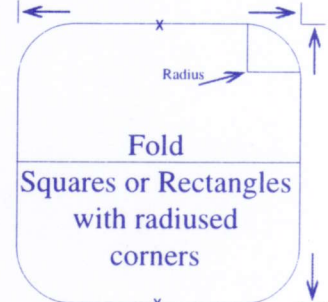

Customer responsible for measurements: _____

Signature

Buyer/company: _____

Ship to: _____

Phone #: _____

Address: _____

Customer name: _____

Skirt size: _____

or standard 2-1/2

(circle one) Style: Prestige   Classic   Walk-on

Spa manufacturer: _____

Model: _____