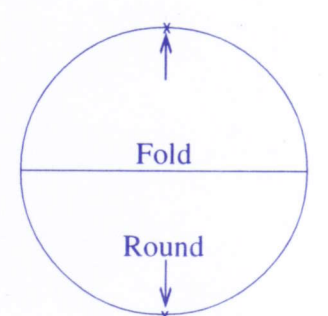

Customer responsible for measurements: _____

Signature

Buyer/company: _____

Ship to: _____

Phone #: _____

Address: _____

Customer name: _____

Skirt size: _____

or standard 2-1/2

(circle one) Style: Prestige   Classic   Walk-on

Spa manufacturer: _____

Model: _____