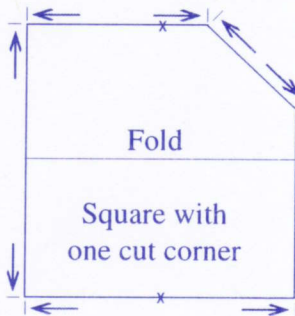

Customer responsible for measurements: _____

Signature

Buyer/company: _____

Ship to: _____

Phone #: _____

Address: _____

Customer name: _____

Skirt size: _____

or standard 2-1/2

(circle one) Style: Prestige   Classic   Walk-on

Spa manufacturer: _____

Model: _____