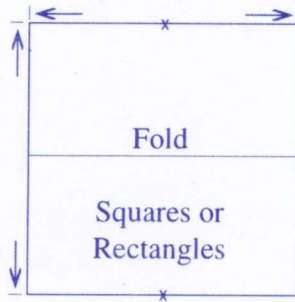

Customer responsible for measurements: _____

Signature

Buyer/company: _____

Ship to: _____

Phone #: _____

Address: _____

Customer name: _____

Skirt size: _____

or standard 2-1/2

(circle one) Style: Prestige   Classic   Walk-on

Spa manufacturer: _____

Model: _____