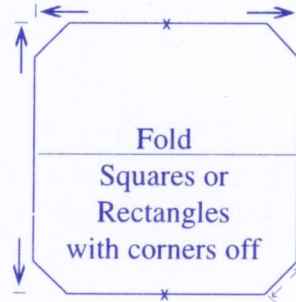

Customer responsible for measurements: _____

Signature

Buyer/company: _____

Ship to: _____

Phone #: _____

Address: _____

Customer name: _____

Skirt size: _____

or standard 2-1/2

(circle one) Style: Prestige   Classic   Walk-on

Spa manufacturer: _____

Model: _____