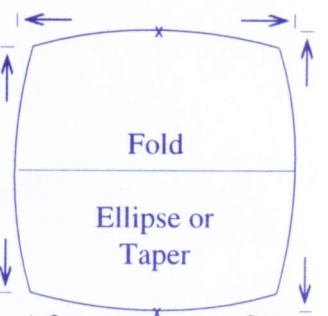

Customer responsible for measurements: _____

Signature

Buyer/company: _____

Ship to: _____

Phone #: _____

Address: _____

Customer name: _____

Skirt size: _____

or standard 2-1/2

(circle one) Style: Prestige   Classic   Walk-on

Spa manufacturer: _____

Model: _____